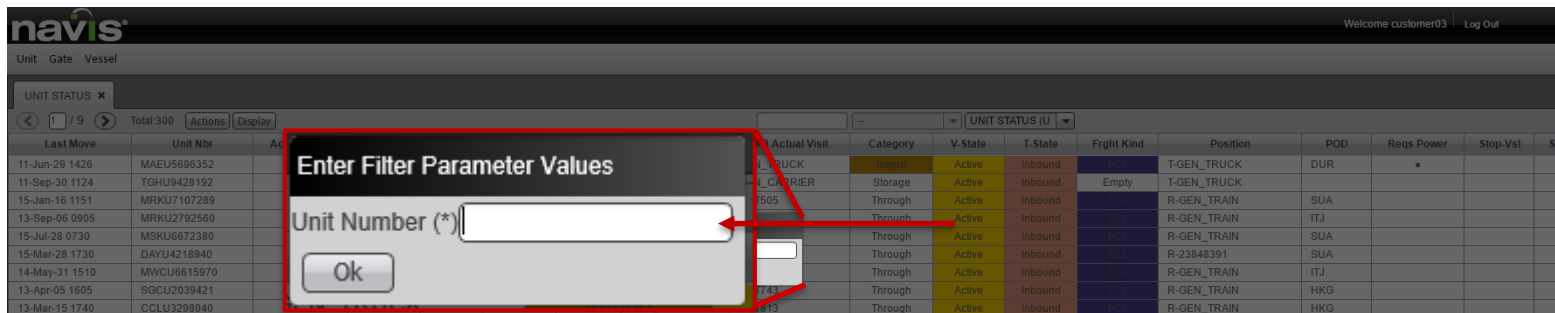

2 Utilizing CAP to search for a Truck Visit

CONTENTS

1 How to Login to CAP and search for Pre-advised UNITS

1.How to login to CAP

1. Sign into CAP using the URL
<http://41.160.4.49:9080/apex/cap.zul>
2. Enter the credentials provided by the Call Centre Agent
3. **Log In** to continue to Site Selection and click **OK** to proceed

1.Utilizing CAP to view Pre-Advised Units

4. Select Gate from the menu tab and select **Pre-Advised Containers**

5. Enter the full Unit Number and click **OK**

1.Utilizing CAP to view Pre-Advised Units

4. The Unit will be found and displayed if Pre-advised