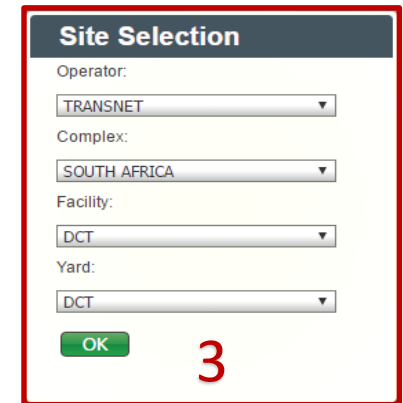

2 Utilizing CAP to search for a Truck Visit

CONTENTS

1 How to Login to CAP and search for Pre-advised UNITS

1.How to login to CAP

1. Sign into CAP using the URL
<http://41.160.4.49:9080/apex/cap.zul>
2. Enter the credentials provided by the Call Centre Agent
3. **Log In** to continue to Site Selection and click **OK** to proceed

1.Utilizing CAP to view Pre-Advised Units

4. Select Gate from the menu tab and select **Pre-Advised Containers**

5. Enter the full Unit Number and click **OK**

1.Utilizing CAP to view Pre-Advised Units

4. The Unit will be found and displayed if Pre-advised