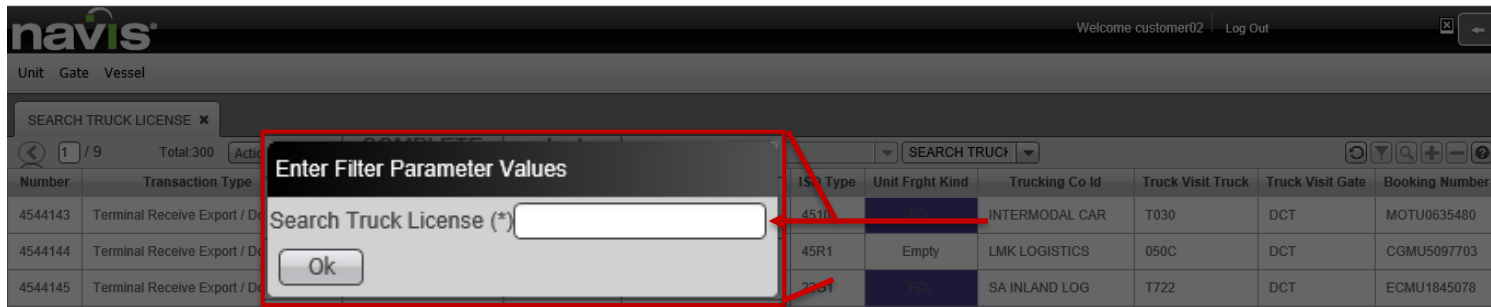

7. The search window will appear and allow a user to search for another Pre-advised Unit

CONTENTS

2

Utilizing CAP to search for a Truck Visit

2.Utilizing CAP to search for a Truck Visit

1. Select Gate from the menu tab and select **Pre-Advised Containers**

2. Enter the full Truck License number and click **OK**

2.Utilizing CAP to search for a Truck Visit

3. The search will bring back the most recent transactions processed by the particular truck.

Number	Transaction Type	Ctr Number	Chs Number	Status	Stage ID	Next Stage ID	ISO Type	Unit Frght Kind	Trucking Co Id	Truck Visit Truck	Truck Visit Gate	Booking Number	Te
4765656	Terminal Receive Export / Domestic	CXRU1013369		OK	pre-check	ingate	4532	LOG	PERISHABLE LOG	637B	DCT	CXRU1013369	
4765655	Deliver Import	CMAU0778922		OK	pre-check	ingate	22G1	LOG	ASH-FREIGHT	B980	DCT	CMAU0778922	
4765654	Terminal Receive Export / Domestic	ECMU2150157		OK	pre-check	ingate	22G1	LOG	GRINDROD INTER	B869	DCT	ECMU2150157	
4765653	Terminal Receive Export / Domestic	EMCU1373583		OK	pre-check	ingate	42G1	Empty	PIET TRANS	729C	DCT	EMCU1373583	
4765652	Deliver Import	TCKU9095076		OK	pre-check	ingate	4510	LOG	MSC TRANSPORT	293C	DCT	TCKU9095076	
4765651	Deliver Import	CMAU1466050		OK	ingate	yard	22G1	LOG	EP LOG	J767	DCT	CMAU1466050	