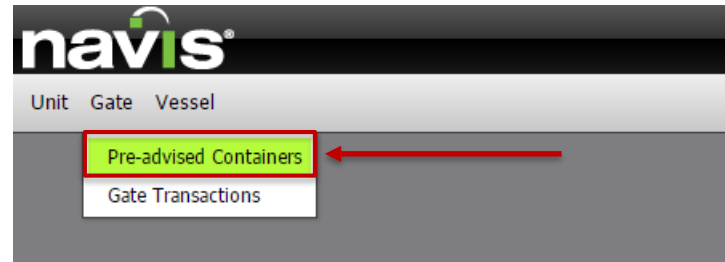

2 Utilizing CAP to search for a Truck Visit

CONTENTS

1 How to Login to CAP and search for Pre-advised UNITS

1.How to login to CAP

1. Sign into CAP using the URL
<http://41.160.4.49:9080/apex/cap.zul>
2. Enter the credentials provided by the Call Centre Agent
3. **Log In** to continue to Site Selection and click **OK** to proceed

1.Utilizing CAP to view Pre-Advised Units

4. Select Gate from the menu tab and select **Pre-Advised Containers**

5. Enter the full Unit Number and click **OK**

1.Utilizing CAP to view Pre-Advised Units

4. The Unit will be found and displayed if Pre-advised