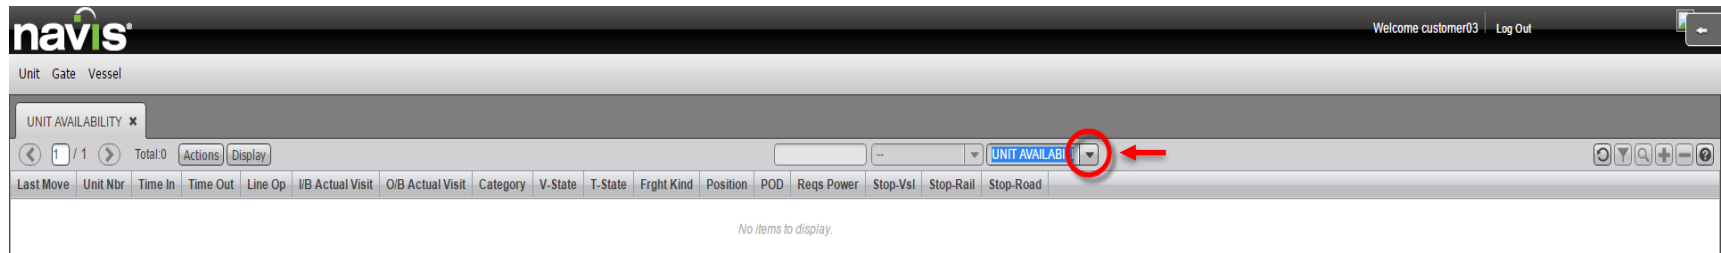

5. No data will display if unit is not Pre-advised

No items to display.

1.Utilizing CAP to view Pre-Advised Units

6. To re-search for another unit to confirm if it is pre-advised or not, select the filter button highlighted by the red circle and select a filter