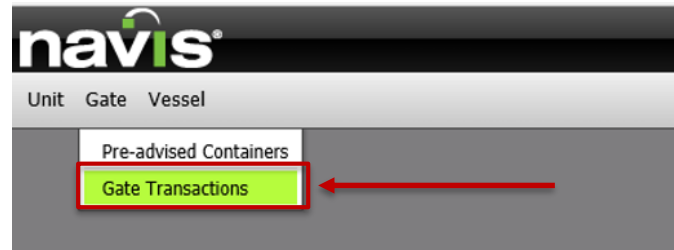

7. The search window will appear and allow a user to search for another Pre-advised Unit

CONTENTS

2

Utilizing CAP to search for a Truck Visit

2.Utilizing CAP to search for a Truck Visit

1. Select Gate from the menu tab and select **Pre-Advised Containers**