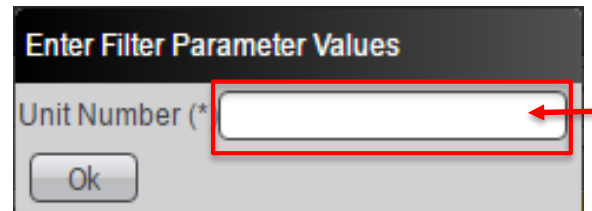

7. The search window will appear and allow a user to search for another Pre-advised Unit